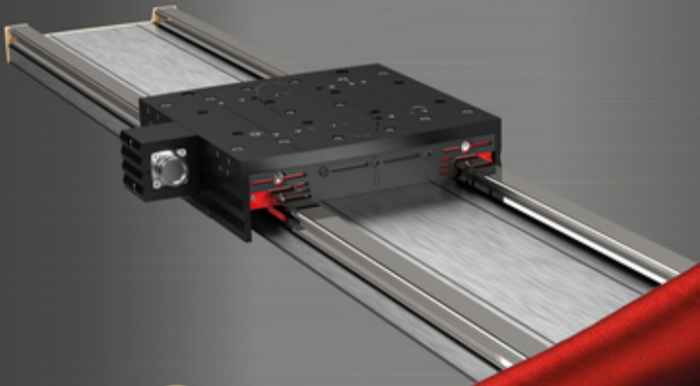

Only one week: LINAX® Lxs F120

JENNY SCIENCE 
moving precisely, within tight space

Dear ,

New
linear motor axis

1

Countdown
is running!

Only one week: LINAX® Lxs F120

The new LINAX® Lxs F120 linear motor axis fits perfectly with the XENAX® Xvi 75V8S servo controller and the advanced single cable solution for motor and sensors makes installation quick and easy.